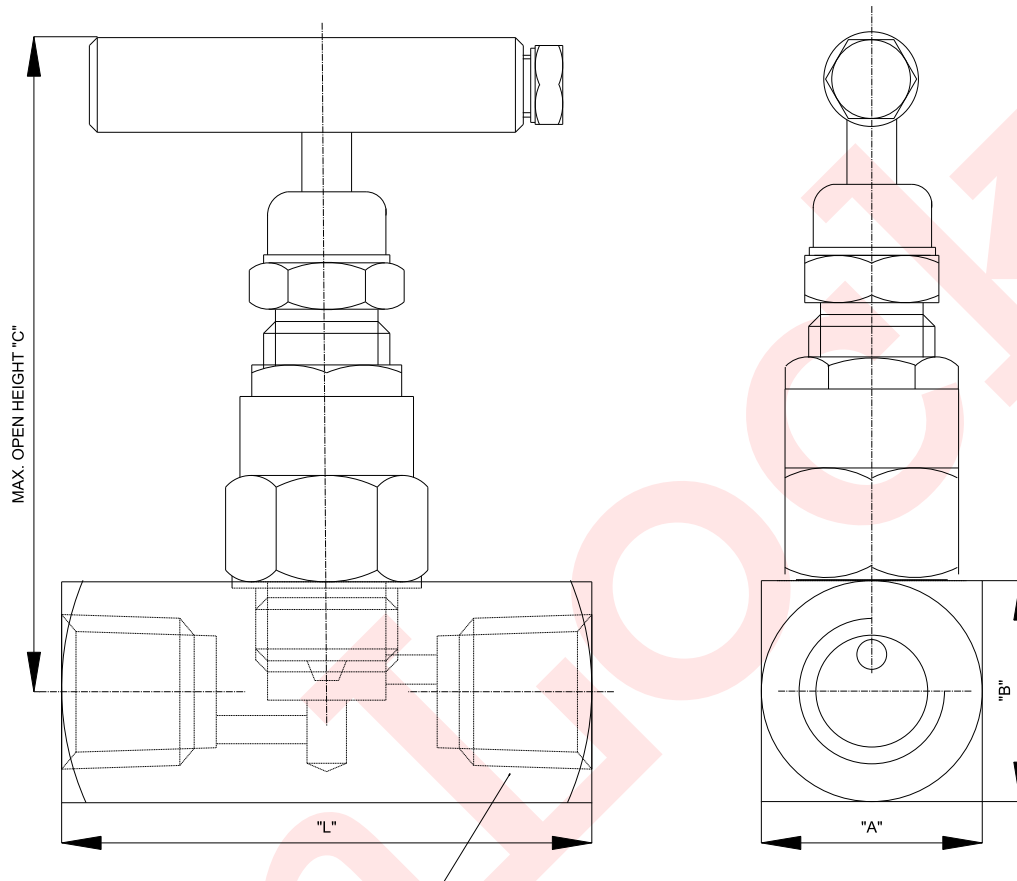

Needle Valve

AmLock

AMI MARKETING SERVICES

SIZE	PATTERN	ENDS	A	B	C	L
1/8"	NPT	FF	25.0	25.0	80.0	60.0
1/4"	NPT	FF	25.0	25.0	80.0	60.0
3/8"	NPT	FF	25.0	25.0	80.0	68.0
1/2"	NPT	FF	28.5	28.5	85.0	68.0
3/4"	NPT	FF	32.0	32.0	92.0	68.0
1"	NPT	FF	42.0	42.0	102.0	80.0

DO NOT SCALE DRAWING

All Dimensions are in millimeters unless specified

REV:01

TITLE

NEEDLE VALVE
AS PER MODEL NO.

TOLERANCES UNLESS SPECIFIED

INCH

(0.00")±0.025"
(0.000")±0.007"

METRIC

(0.0mm)±0.40mm
(0.00mm)±0.20mm

DATE:

NO.

NV-002

DRN BY:

C:\SUHAS\STDDRGS\CATLOUGE\No.

CHECKED: